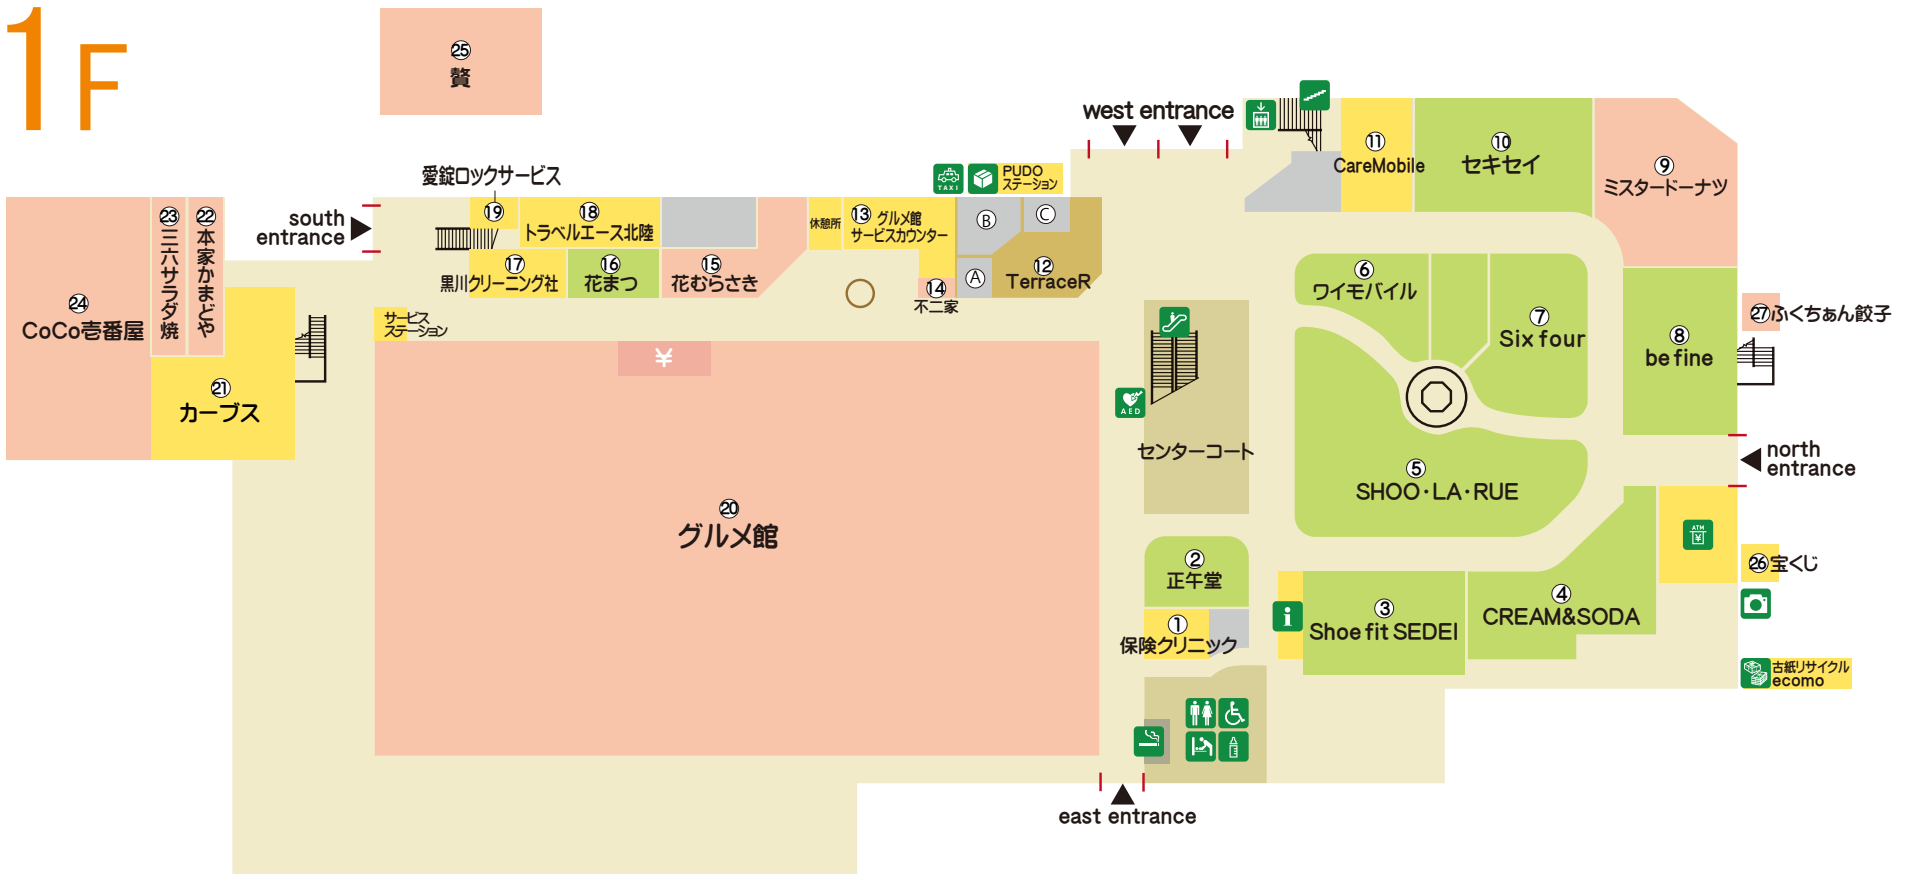

1F

①insurance agency Hoken-clinic	②jewelry&watch Shogodo	③shoes & bag Shoe fit SEIDEI	④lady's/men's/kids CREAM & SODA
⑤lady's SHOO-LA-RUE	⑥mobile shop Y!mobile	⑦glasses Six four	⑧lady's be fine
⑨donut mister Donut	⑩cosmetic Sekisei	⑪mobile repair Care Mobile	⑫sweets&cafe TerraceR
⑫-A	⑫-B	⑫-C	⑬ Gourmet-kan service counter
⑭cake & sweets Fujiya	⑮Japanese sweets Hanamurasaki	⑯flower Hanamatsu	⑰dry cleaning Kurokawa-cleaningsya
⑱travel agency Travel-ace-hokuriku	⑲locksmith Aijo-lock-service	⑳supermarket Gourmet-kan	㉑fitness gym Curves
㉒lunch box Honke-kamadoya	㉓obanyaki Sanroku-saladyaki	㉔curry rice CoCo-ichibanya	㉕steak ZEI
㉖lottery Takarakuji-chance-center	㉗frozen gyoza Fukuchaan-gyoza