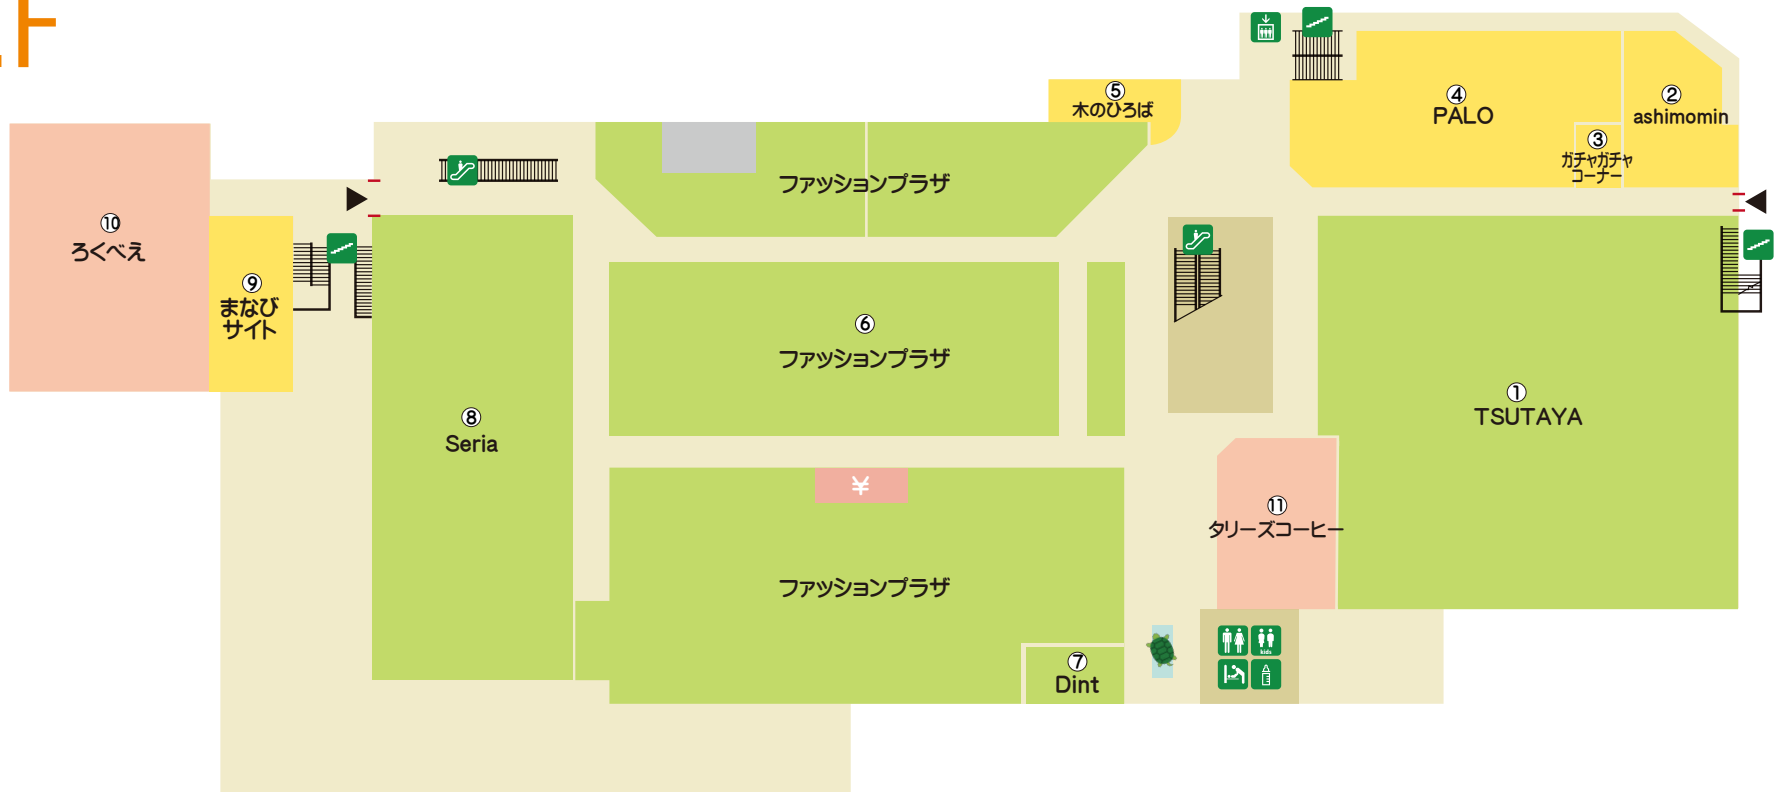

## 2F

- |                                      |                                       |                                    |                               |
|--------------------------------------|---------------------------------------|------------------------------------|-------------------------------|
| ①book/DVD/music <b>TSUTAYA</b>       | ②relaxation <b>ashimomin</b>          | ③capsule toy corner                | ④amusement arcade <b>PALO</b> |
| ⑤kids space <b>Kinohiroba</b>        | ⑥fashion/goods <b>Fashion-plaza</b>   | ⑦lady's <b>Dint</b>                | ⑧100 yen store <b>Seria</b>   |
| ⑨sports & culture <b>Manabi-site</b> | ⑩Japanese food·Izakaya <b>Rokubee</b> | ⑪coffee shop <b>TULLY'S COFFEE</b> |                               |